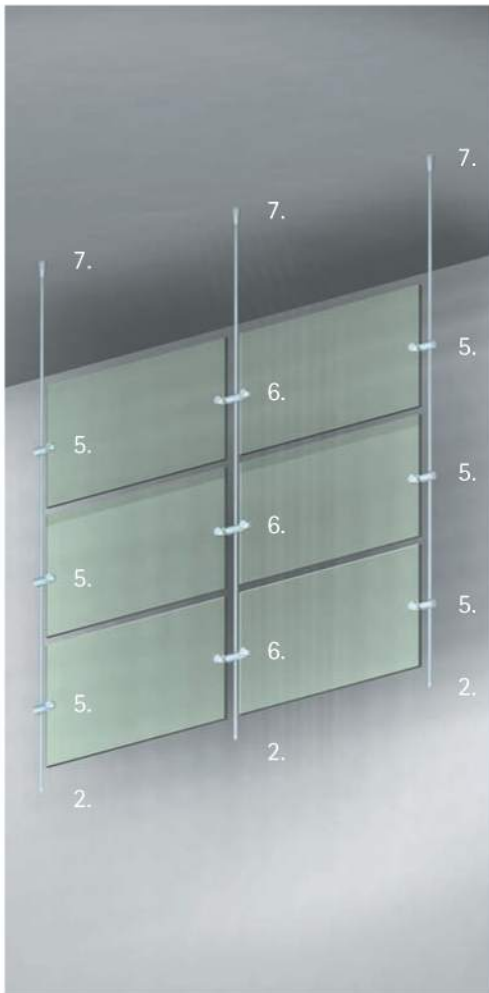

Ceiling

FISSO ceiling style

EN style, modular information system, ceiling mounted. according to your needed length, screw the Ø6mm bars together. by combining the two lengths (300mm and 400mm) starting from 600mm all heights in 100mm-steps are possible. screw the bars together and mount them with endcaps and ceiling support. lateral or frontal mounting of the panels. enlarge height and width of the modular system anytime. suitable for single panels as well as sandwich systems, also both-way. mounting: screw system, frontal and lateral mounting. material: brass chrome-plated. panel thickness: max. 10mm, more with longer allen screw. panel hole: Ø4mm.