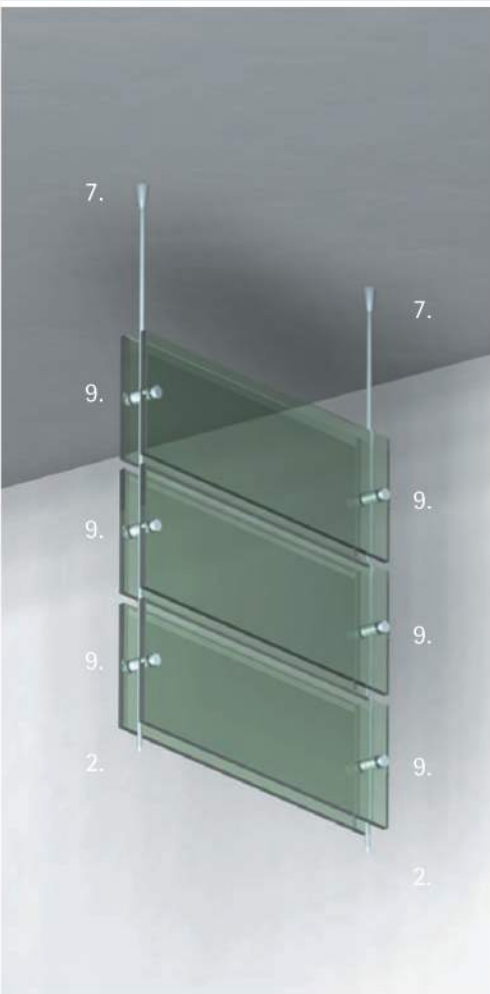

Ceiling

FISSO ceiling style

EN style, modular information system, ceiling mounted. according to your needed length, screw the Ø6mm bars together. by combining the two lengths (300mm and 400mm) starting from 600mm all heights in 100mm-steps are possible. screw the bars together and mount them with endcaps and ceiling support. lateral or frontal mounting of the panels. enlarge height and width of the modular system anytime. suitable for single panels as well as sandwich systems, also both-way. mounting: screw system, frontal and lateral mounting. material: brass chrome-plated. panel thickness: max. 10mm, more with longer allen screw. panel hole: Ø4mm.

product nr.

8.

chrome

YCS1535CM

amo

10

product nr.

5.