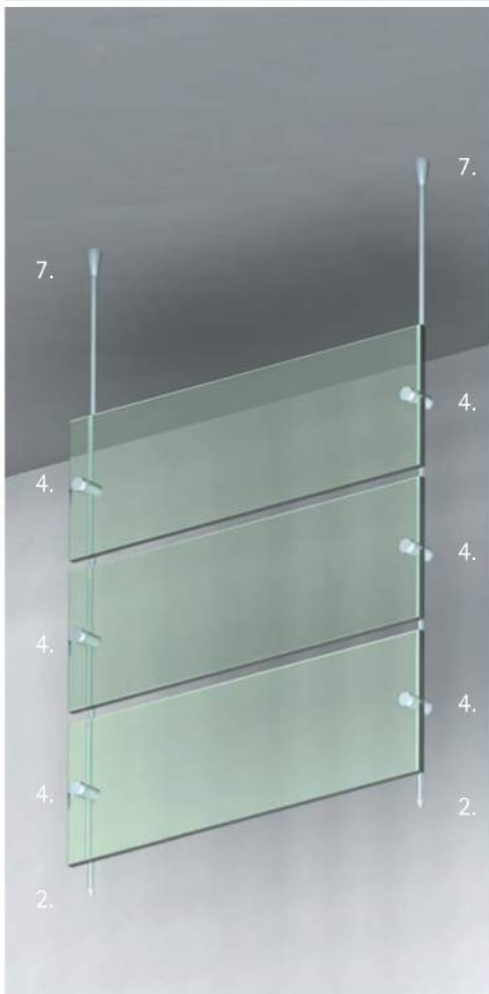

Ceiling

FISSO ceiling style

EN style, modular information system, ceiling mounted. according to your needed length, screw the Ø6mm bars together. by combining the two lengths (300mm and 400mm) starting from 600mm all heights in 100mm-steps are possible. screw the bars together and mount them with endcaps and ceiling support. lateral or frontal mounting of the panels. enlarge height and width of the modular system anytime. suitable for single panels as well as sandwich systems, also both-way. mounting: screw system, frontal and lateral mounting. material: brass chrome-plated. panel thickness: max. 10mm, more with longer allen screw. panel hole: Ø4mm.

product nr.

8.

chrome

YCS1535CM

amo

10

product nr.

5.