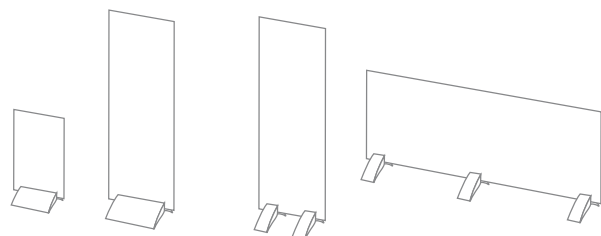

digipressto

PT235	235mm	profilo in alluminio anodizzato con protezione anti-scivolo, vite a testa zigrinata
PT300	300mm	zigrinata
PT400	400mm	klemmprofil aus eloxiertem aluminium, mit anti-rutsch schutz und rändelschraube
PT500	500mm	clamping profile made of anodized aluminium with anti-slip protection and knurled head screw

EN digipressto is really great: together with your panel digipressto becomes a signpost, an advertising banner, a partition wall or a decorative element in interior and exterior areas. combine the anodized aluminium profile with panel from 30mm. the special construction gives digipressto maximum flexibility: materials are shut in safely by digipressto. open and close the profile easily with the knurled head screw. integrated rubber laces protect your panel and act as anti-slip pads as well. the most standard lengths come already mounted. black side caps can be ordered as an accessory. furthermore we provide you with 100m and 200mm lengths black powder coated and with side caps.

PTAKSZ
tappi laterali abs nero, set con 4 pz
seitenabdeckkappen abs schwarz,
set mit 4 stück
lateral cover caps abs black, set with
4 pcs