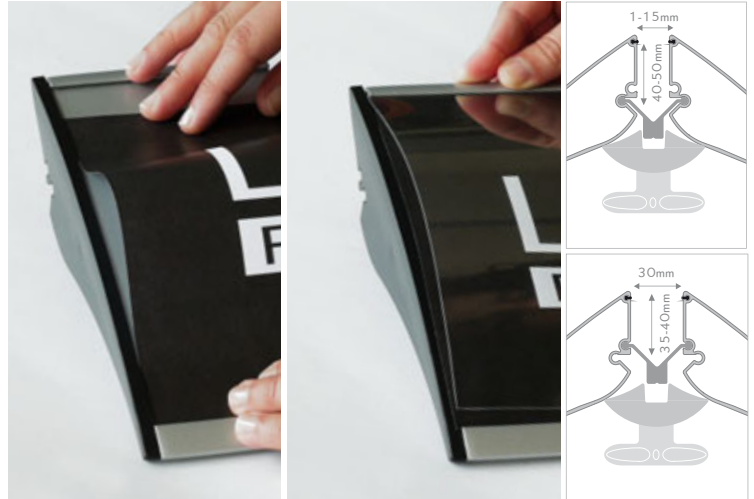

myspressto

MYPTA4	297x210mm
MYPT400	400x210mm
MYPT500	500x210mm

in alluminio anodizzato color argento satinato, tappi laterali colore nero, foglio protettivo trasparente

silber eloxiertes aluminium, schwarze abdeckkappen, transparente cover-folie

silver anodized aluminium, black caps, transparent cover

EN besides all the approved advantages of the digipressto system, mypressto can be customized to match your event, the company corporate or even the interior decoration. simply insert the matching print with or without cover. think different: not only images or logos - colourful designs or copying the floor or wall decoration has a very special effect. elegant black caps complete the overall look.

myspressto

n° articolo | artikelnr. | product nr.

		structure	
1	MYPTA4	myspressto, A4, 1pc	
2	MYPT400	myspressto, 210x400mm, 1pc	
3	MYPT500	myspressto, 210x500mm, 1pc	
		accessory	
4	IX2BSWAR	ixbond sandwich connector, 1pc	
5	SOKEY4	t-handle hex key, 1pc