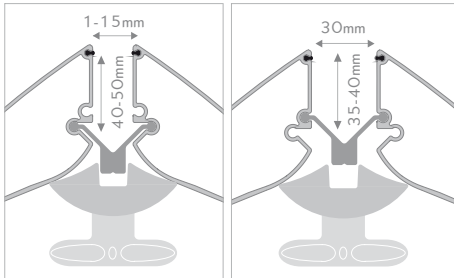

l'altezza massima del pannello varia a seconda del materiale utilizzato e del suo spessore. ogni applicazione deve essere verificata prima della installazione.

maximale pannel-höhe und -breite sind vom verwendeten plattenmaterial abhängig. jede anwendung ist daher individuell auf eignung zu prüfen.

maximum panel height and width depend on the used material. every application has to be approved individually if appropriate.

digipresso

n° articolo | artikelnr. | product nr.

1	PT235	digipresso silver 235mm, 1pc
2	PT300	digipresso silver 300mm, 1pc
3	PT400	digipresso silver 400mm, 1pc
4	PT500	digipresso silver 500mm, 1pc
5	PT100SZ	digipresso black 100mm, 1pc
6	PT200SZ	digipresso black 200mm, 1pc
7	PTAKSZ	cover caps black, 4 pcs