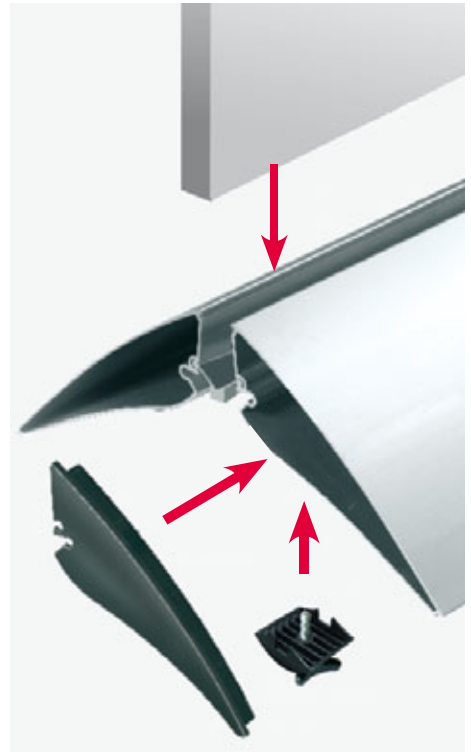

l'altezza massima del pannello varia a seconda del materiale utilizzato e del suo spessore. ogni applicazione deve essere verificata prima della installazione.

maximale pannel-höhe und -breite sind vom verwendeten plattenmaterial abhängig. jede anwendung ist daher individuell auf eignung zu prüfen.

maximum panel height and width depend on the used material. every application has to be approved individually if appropriate.

digipresso

n° articolo | artikelnr. | product nr.

1	PT235	digipresso silver 235mm, 1pc
2	PT300	digipresso silver 300mm, 1pc
3	PT400	digipresso silver 400mm, 1pc
4	PT500	digipresso silver 500mm, 1pc
5	PT100SZ	digipresso black 100mm, 1pc
6	PT200SZ	digipresso black 200mm, 1pc
7	PTAKSZ	cover caps black, 4 pcs