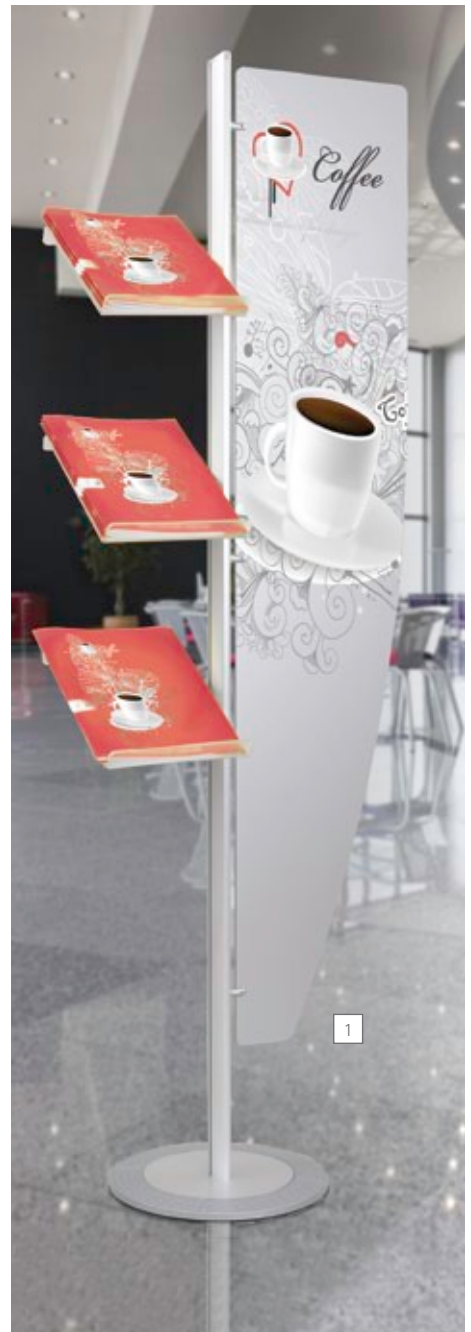

4 different tray inclinations possible

1

kombi soistes

banner not included

**EN** with kombi you merge perfectly the presentation of brochures and print perfectly. the four trays can be inclined horizontally and offer lots of space for your information material in A4. to mount the banner just push the bars through the seam of the banner. the height of the bars can be infinitely adjusted in height. thus your banner is kept perfectly taut and the banner length is flexible.

## trend soistes

trend soistes

**EN** trend soistes is a free standing display with 3 A4 trays made of satin acrylic with a 3cm lip. the trays are adaptable horizontally and can be regulated in height as well. the silvergrey coated 3mm thick aluminium composite panel can be customized with print. the panel supports are made of silver-plated brass.