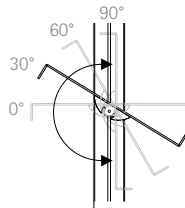

trend soistes

trend soistes

EN trend soistes is a free standing display with 3 A4 trays made of satin acrylic with a 3cm lip. the trays are adaptable horizontally and can be regulated in height as well. the silvergrey coated 3mm thick aluminium composite panel can be customized with print. the panel supports are made of silver-plated brass.