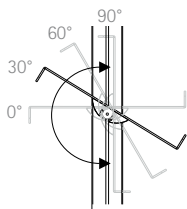

inclinazione del ripiano regolabile in  
4 diverse posizioni  
ablagen-neigung vierfach regelbar  
4 different tray inclinations possible

1

rack soistes

the mobil soistes rack is made up of 3 shelves in satin acrylic, each for 3 A4 format side by side. each individual shelf can be inclined independently from the others horizontally and every tray is freely adjustable in height. the lip of the shelf is 3cm high which keeps everything in its place. thanks to the wheels you can always put your rack in the right place. materials: silver anodised aluminium extrusions and silver-plated die-cast metal.