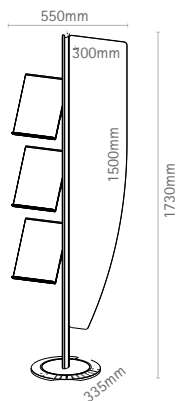

1

SOTR1730

4 ripiani per formato A4 in acrilico bisatinato, alluminio anodizzato coloro argento, protezione in abs, pannello in alluminio composito

vier A4 ablagen aus satiniertem acryl, silber eloxiertes aluminium profil, abs trittschutzring, aluminium verbundpaneel

four trays for A4 made of satin acrylic, silver anodized aluminium, abs-protection, aluminium composite panel

trend soistes

n° articolo | artikelnr. | product nr.

1 SOTR1730

trend soistes, 1pc