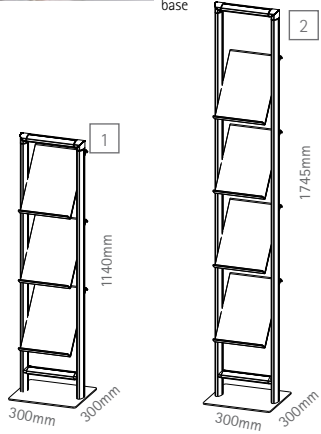

1  
compact 3 A4

**EN** compact, the freestanding floor display of the soistes series, offers you three resp. four A4 trays for your brochure presentation. all trays can be inclined in four positions and infinitely adjusted in height.