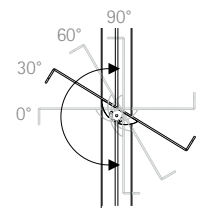

4 satin acrylic trays for 8 A4, tray lip is 30mm lip, base with abs protection, profile silver anodised aluminium

1

**EN** with palo from the soistes range you get a free standing display with 8 A4 sized trays. the acrylic trays are adaptable horizontally and can be regulated in height. appealing and stylish presentation of brochures and catalogues is what palo will provide you.

inclinazione del ripiano regolabile in 4 diversi posizioni  
ablagen-neigung vierfach regelbar  
4 different tray inclinations possible