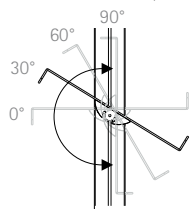

1

kombi soistes

banner not included

EN with kombi you merge perfectly the presentation of brochures and print perfectly. the four trays can be inclined horizontally and offer lots of space for your information material in A4. to mount the banner just push the bars through the seam of the banner. the height of the bars can be infinitely adjusted in height. thus your banner is kept perfectly taut and the banner length is flexible.

kombi soistes

n° articolo | artikelnr. | product nr.

1 SOK04A4

kombi soistes, 1pc

15,2