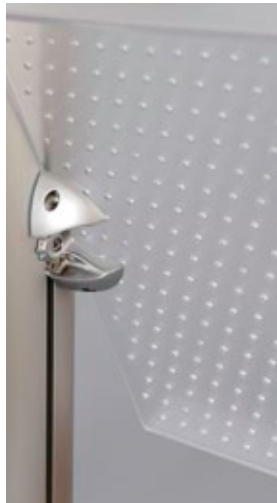

inclinazione del ripiano regolabile in 4 diverse posizioni
ablagen-neigung vierfach regelbar
4 different tray inclinations possible

trend soistes

trend soistes

EN trend soistes is a free standing display with 3 A4 trays made of satin acrylic with a 3cm lip. the trays are adaptable horizontally and can be regulated in height as well. the silvergrey coated 3mm thick aluminium composite panel can be customized with print. the panel supports are made of silver-plated brass.