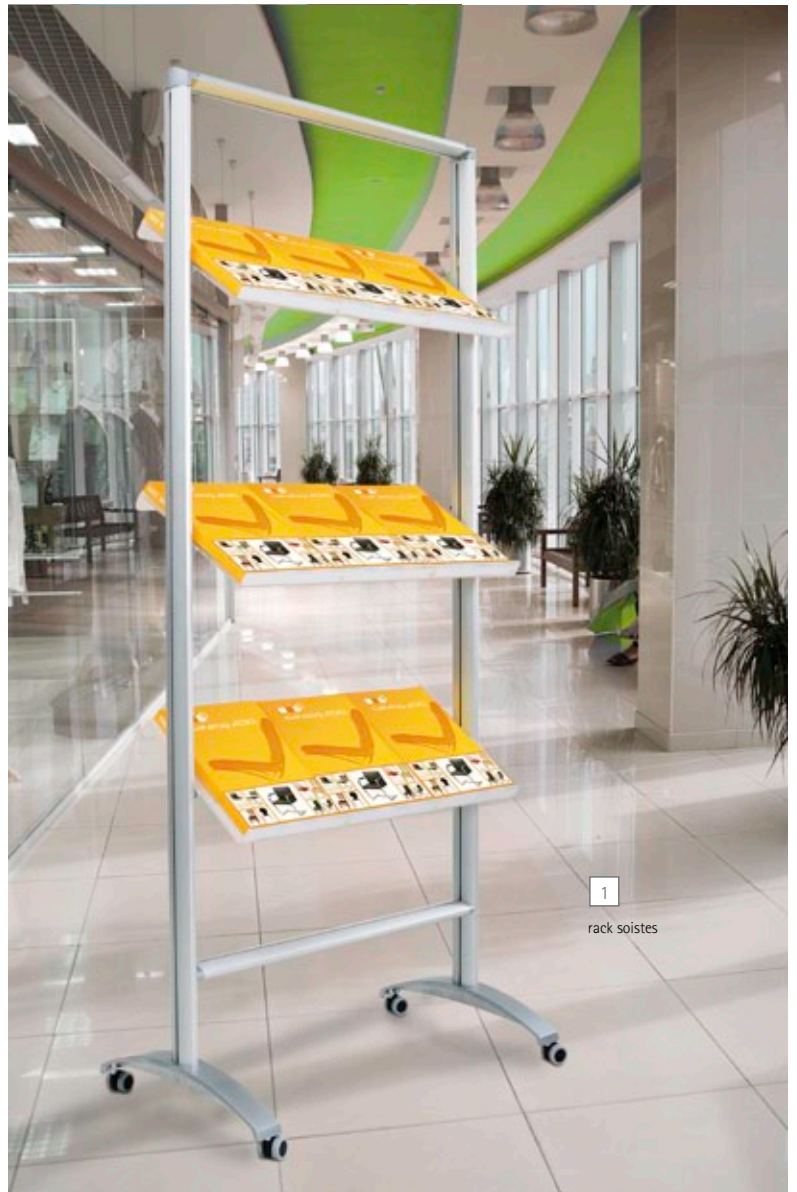

4 different tray inclinations possible

1

kombi soistes

banner not included

**EN** with kombi you merge perfectly the presentation of brochures and print perfectly. the four trays can be inclined horizontally and offer lots of space for your information material in A4. to mount the banner just push the bars through the seam of the banner. the height of the bars can be infinitely adjusted in height. thus your banner is kept perfectly taut and the banner length is flexible.

## rack soistes

2

SOMA1930SET

struttura in alluminio anodizzato con ruote e 3 ripiani in acrilico satinato

silber eloxiertes aluminium-  
struktur mit rollen und 3 satinierten  
acrylglasablagen

silver anodized aluminium structure  
with rolls and 3 satin acrylic trays

inclinazione del ripiano regolabile in  
4 diverse posizioni  
ablagen-neigung vierfach regelbar  
4 different tray inclinations possible

1

rack soistes

the mobil soistes rack is made up of 3 shelves in satin acrylic, each for 3 A4 format side by side. each individual shelf can be inclined independently from the others horizontally and every tray is freely adjustable in height. the lip of the shelf is 3cm high which keeps everything in its place. thanks to the wheels you can always put your rack in the right place. materials: silver anodised aluminium extrusions and silver-plated die-cast metal.