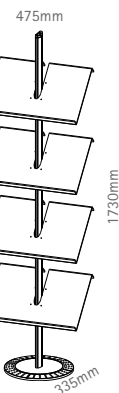

## palo soistes

SOPA8A4

4 ripiani in acrilico satinato per 8 formati A4 con bordo di 30mm all'estremità, base con protezione in abs, profilo in alluminio anodizzato color argento

4 ablagen aus satiniertem acryl für 8 formate A4, rand 30mm, basis mit abs-trittschutzring, profil aus silber eloxiertem aluminium

4 satin acrylic trays for 8 A4, tray lip is 30mm lip, base with abs protection, profile silver anodised aluminium

1

**EN** with palo from the soistes range you get a free standing display with 8 A4 sized trays. the acrylic trays are adaptable horizontally and can be regulated in height. appealing and stylish presentation of brochures and catalogues is what palo will provide you.