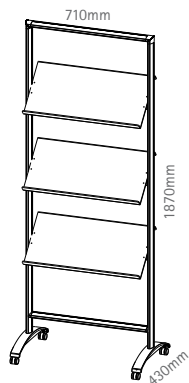

inclinazione del ripiano regolabile in  
4 diverse posizioni  
ablagen-neigung vierfach regelbar  
4 different tray inclinations possible

1

rack soistes

the mobil soistes rack is made up of 3 shelves in satin acrylic, each for 3 A4 format side by side. each individual shelf can be inclined independently from the others horizontally and every tray is freely adjustable in height. the lip of the shelf is 3cm high which keeps everything in its place. thanks to the wheels you can always put your rack in the right place. materials: silver anodised aluminium extrusions and silver-plated die-cast metal.