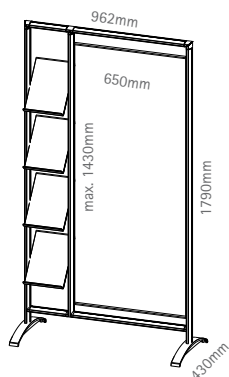

SOK04A4

profili in alluminio anodizzato color argento, connettori in metallo stampato color argento, ripiani stampati formato A4

silber eloxierte aluminium profile, verbinder aus versilbertem metalldruckguss, ablagen A4 kunststoffspritzguss

silver anodised aluminium profiles, connectors made of silver-plated die-cast metal, trays A4 made of die-cast synthetic material.

inclinazione del ripiano regolabile in 4 diverse posizioni

ablagen-neigung vierfach regelbar

4 different tray inclinations possible